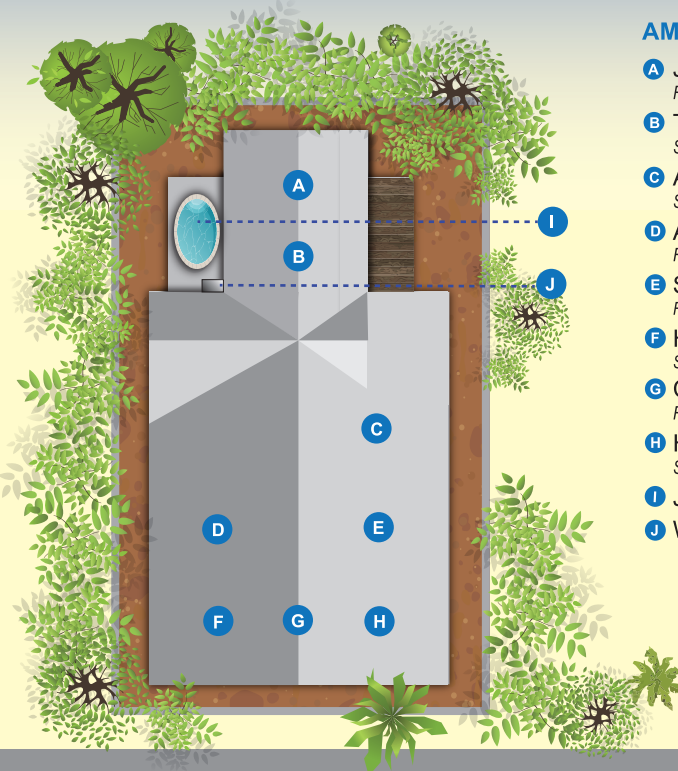

AMBROSIA HOUSE

615 Fleming Street

AMBROSIA HOUSE

- A** Jungle Room #2
First floor. King bed
- B** Treetop Suite #5
Second floor. Queen bed
- C** Amelia's Suite #8
Second floor. King bed, queen sofa sleeper
- D** Ambrosia Suite #2
First floor. Queen bed, queen sofa sleeper
- E** Sailfish #3
First floor. King bed, queen sofa sleeper
- F** Havana Cabana #7
Second floor. King bed
- G** Captain's Quarters #1
First floor. Queen bed, queen sofa sleeper
- H** Honeymoon's Suite #6
Second floor. King bed
- I** Jacuzzi
- J** Water Station

FLEMING STREET

AMBROSIA TOO

618 - 622 Fleming Street

AMBROSIA BLDG #1

- K** Fleming's Veranda #100
Two stories. King bed, queen sleeper sofa, kitchen
- L** Palm Hideaway #111
Upstairs, king bed
- M** Alligator Suite #104
Downstairs, king bed

- N** Lap Pool
- O** Gazebo
- P** Dip Pool
- Q** Water Station
- R** Ice Machine

AMBROSIA BLDG #2

- S** Katie's Cottage #101
Two stories. 2 queen beds, queen sleeper sofa, kitchen

AMBROSIA BLDG #3

- T** #105 Downstairs, queen bed
- U** #108 Upstairs, queen bed
- V** #106 Downstairs, queen bed
- W** #109 Upstairs, queen bed
- X** #107 Downstairs, queen bed
- Y** #110 Upstairs, queen bed
- Z** Kitchen