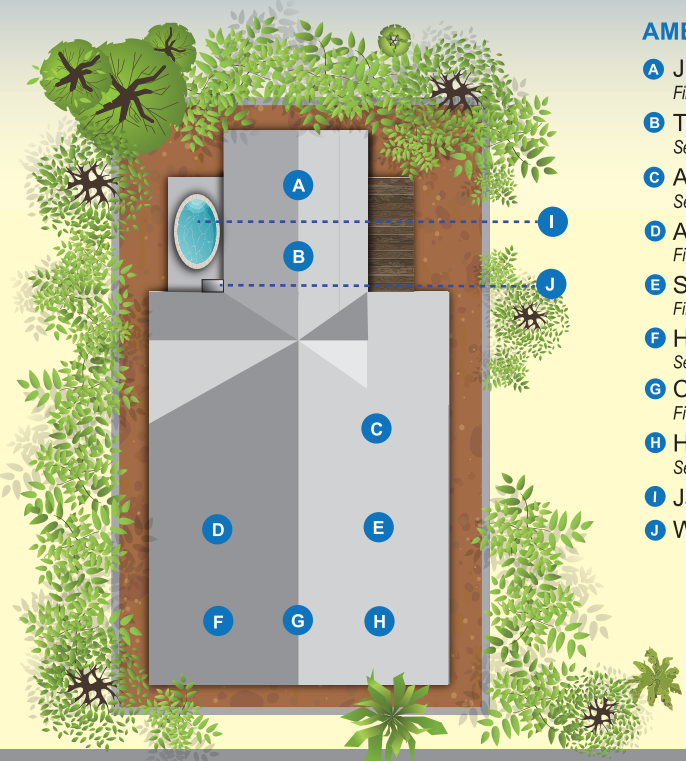

AMBROSIA HOUSE

615 Fleming Street

AMBROSIA HOUSE

- A** Jungle Room #4
First floor. King bed
- B** Treetop Suite #5
Second floor. Queen bed
- C** Amelia's Suite #8
Second floor. King bed, queen sofa sleeper
- D** Ambrosia Suite #2
First floor. Queen bed, queen sofa sleeper
- E** Sailfish #3
First floor. King bed, queen sofa sleeper
- F** Havana Cabana #7
Second floor. King bed
- G** Captain's Quarters #1
First floor. Queen bed, queen sofa sleeper
- H** Honeymoon Suite #6
Second floor. King bed
- I** Jacuzzi
- J** Water Station

FLEMING STREET

AMBROSIA TOO

618 - 622 Fleming Street

AMBROSIA BLDG #1

- K** Fleming's Veranda #100
Two stories. King bed, queen sleeper sofa, kitchen
- L** Palm Hideaway #111
Upstairs, king bed
- M** Alligator Suite #104
Downstairs, king bed

- N** Lap Pool
- O** Gazebo
- P** Dip Pool
- Q** Water Station
- R** Ice Machine

AMBROSIA BLDG #2

- S** Katie's Cottage #101
Two stories. 2 queen beds, queen sleeper sofa, kitchen

AMBROSIA BLDG #3

- T** #105 Downstairs, queen bed
- U** #108 Upstairs, queen bed
- V** #106 Downstairs, queen bed
- W** #109 Upstairs, queen bed
- X** #107 Downstairs, queen bed
- Y** #110 Upstairs, queen bed
- Z** Kitchen